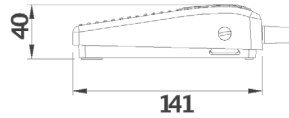

Dimensions

6210-0B

Accessories

Part-Number	Description
6202-0001	Single - black, RAL 9005 guard
6202-0002	Single - grey, RAL 7035 guard
6202-0003	Twin - grey, RAL 7035 guard

Order information

Stock models:

6210-0B with 2m tubing

6210-0001 with 3m tubing